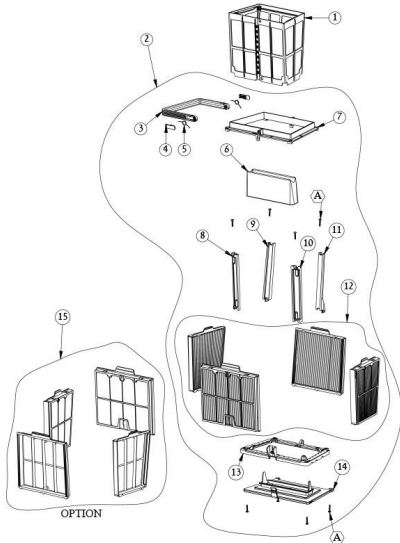

DOLPHIN E40i EU

.001 (ACCESSORIES)

001.01 (PS ADVANCED 230V)

01.01 (CORK FOR DC IN PWS S300i)

02.01 (TOP HANDLE)

03.01 (ROUGH FILTER S)

18.01 (WATER ADJUSTER TUBE S2 ASSY)

19.01 (CABLE CONN.THREE PIN)

26.01 (FRONT WHEEL GREY)

LEFT SIDE

RIGHT SIDE