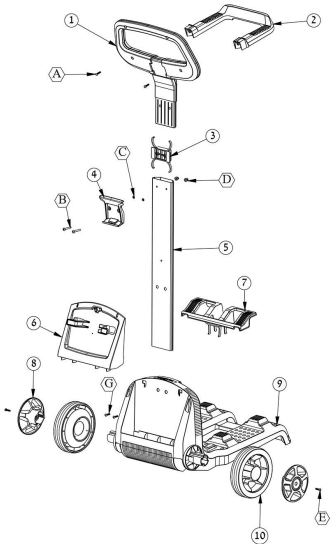

DOLPHIN E40i EU

Item	Item Number	Description	Price
- 19.02	1811404	CABLE CONNECTOR	0
- 19.03	9985027	PLASTIC WASHER 7MM X 2MM	0
- 19.04	3861002	RK RING FOR CABLE CONN.	0
- 19.05	9980025	WASHER-INSIDE DIA. 13MM	0
- 19.06	9980797	NUT FOR MBU TERMINAL 2015	0
20	9983120	WHEEL BEARING ADAPTOR M2/M2i	0
21	6101911	TUBO DE RODILLO 3CB CLA EXP 2001 XT1 3001	0
22	6101310	BRUSH PVC DIAG GREY S LINE	0
23	3726284	REAR WEIGHT FOR S	0
24	3917022	SPRING FOR FILTER S LINE	0
25	9983169	BYPASS COVER M2/M2i R	0
26	8881205-GR2	S300 DRIVE SYS CAT. KIT	0
- 26.01	9983111	FRONT WHEEL GREY	0
- 26.03	9983114	WHEEL BUSHING	0
- 26.04	9983121	WHEEL DISK	0
- 26.05	99831035	SIDE PANEL GREY	0
- 26.A	3379616-A	SCREW KA50X16	0
27	9983100	CHASSIS M2/M2i	0
28	9991731-ASSY	BYPASS ASSY	0
29	9983168	BYPASS COVER M2/M2i L	0
30	9983152	TRACK S GREY	0
31	9991732	VACUUM STRIPS KIT OF 10	0
32	9995543-ASSY	ACTIVE BRUSH S300 GREY ASSY	0
33	9983116	ACTIVE BRUSH HOLDER M2/M2i L	0
34	9983123	ACTIVE BRUSH GEAR S	0
35	9983119	ACTIVE BRUSH ADAPTOR S R	0
36	9983088	WHEEL TUBE FOR ACTIVE BRUSH S300	0
37	9983122	GREY BRUSH FOR ACTIVE BRUSH	0
38	9983118	ACTIVE BRUSH ADAPTOR M2/M2i L	0
39	9983113	ACTIVE BRUSH BUSHING S	0
40	9983117	ACTIVE BRUSH HOLDER M2/M2i R	0
A	3379616-A	SCREW KA50X16	0
B	3379440-A	SCREW KA50X12 A2 WN1412	0

DOLPHIN E40i EU

.001 (ACCESSORIES)

001.01 (PS ADVANCED 230V)

01.01 (CORK FOR DC IN PWS S300i)

02.01 (TOP HANDLE)

03.01 (ROUGH FILTER S)

18.01 (WATER ADJUSTER TUBE S2 ASSY)

19.01 (CABLE CONN.THREE PIN)

26.01 (FRONT WHEEL GREY)

LEFT SIDE

RIGHT SIDE