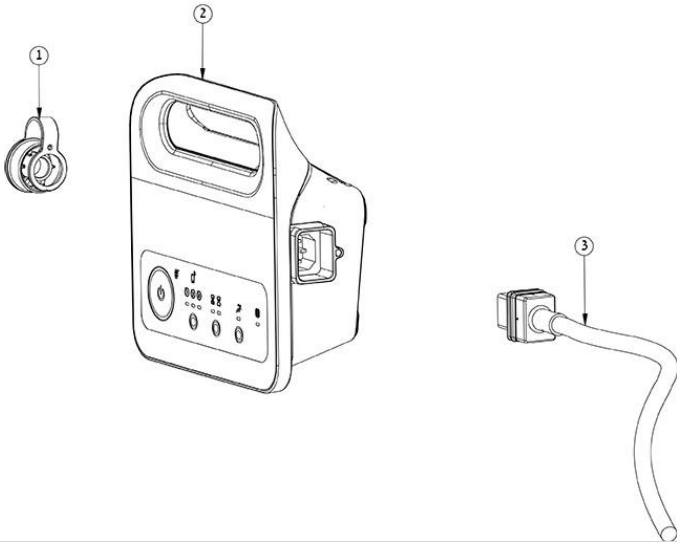

DOLPHIN E40i EU

.001 (ACCESSORIES)

001.01 (PS ADVANCED 230V)

01.01 (CORK FOR DC IN PWS S300i)

02.01 (TOP HANDLE)

03.01 (ROUGH FILTER S)

18.01 (WATER ADJUSTER TUBE S2 ASSY)

19.01 (CABLE CONN.THREE PIN)