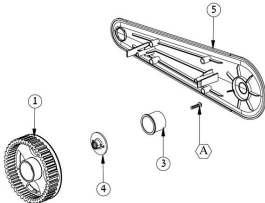

DOLPHIN E40i EU

Item	Item Number	Description	Price
- 19.02	1811404	CABLE CONNECTOR	0
- 19.03	9985027	PLASTIC WASHER 7MM X 2MM	0
- 19.04	3861002	RK RING FOR CABLE CONN.	0
- 19.05	9980025	WASHER-INSIDE DIA. 13MM	0
- 19.06	9980797	NUT FOR MBU TERMINAL 2015	0
20	9983120	WHEEL BEARING ADAPTOR M2/M2i	0
21	6101911	TUBO DE RODILLO 3CB CLA EXP 2001 XT1 3001	0
22	6101310	BRUSH PVC DIAG GREY S LINE	0
23	3726284	REAR WEIGHT FOR S	0
24	3917022	SPRING FOR FILTER S LINE	0
25	9983169	BYPASS COVER M2/M2i R	0
26	8881205-GR2	S300 DRIVE SYS CAT. KIT	0
- 26.01	9983111	FRONT WHEEL GREY	0
- 26.03	9983114	WHEEL BUSHING	0
- 26.04	9983121	WHEEL DISK	0
- 26.05	99831035	SIDE PANEL GREY	0
- 26.A	3379616-A	SCREW KA50X16	0
27	9983100	CHASSIS M2/M2i	0
28	9991731-ASSY	BYPASS ASSY	0
29	9983168	BYPASS COVER M2/M2i L	0
30	9983152	TRACK S GREY	0
31	9991732	VACUUM STRIPS KIT OF 10	0
32	9995543-ASSY	ACTIVE BRUSH S300 GREY ASSY	0
33	9983116	ACTIVE BRUSH HOLDER M2/M2i L	0
34	9983123	ACTIVE BRUSH GEAR S	0
35	9983119	ACTIVE BRUSH ADAPTOR S R	0
36	9983088	WHEEL TUBE FOR ACTIVE BRUSH S300	0
37	9983122	GREY BRUSH FOR ACTIVE BRUSH	0
38	9983118	ACTIVE BRUSH ADAPTOR M2/M2i L	0
39	9983113	ACTIVE BRUSH BUSHING S	0
40	9983117	ACTIVE BRUSH HOLDER M2/M2i R	0
A	3379616-A	SCREW KA50X16	0
B	3379440-A	SCREW KA50X12 A2 WN1412	0

DOLPHIN E40i EU

.001 (ACCESSORIES)

001.01 (PS ADVANCED 230V)

01.01 (CORK FOR DC IN PWS S300i)

02.01 (TOP HANDLE)

03.01 (ROUGH FILTER S)

18.01 (WATER ADJUSTER TUBE S2 ASSY)

19.01 (CABLE CONN.THREE PIN)

26.01 (FRONT WHEEL GREY)

LEFT SIDE

RIGHT SIDE