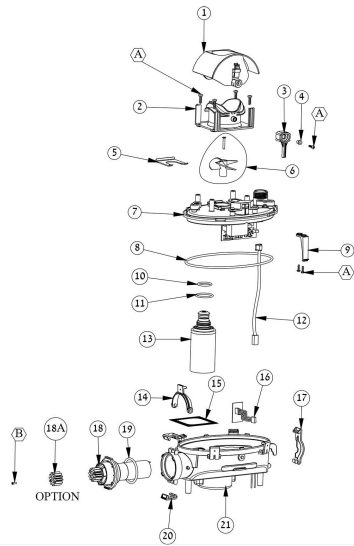

DOLPHIN E40i EU

Item	Item Number	Description	Price
- 19.02	1811404	CABLE CONNECTOR	0
- 19.03	9985027	PLASTIC WASHER 7MM X 2MM	0
- 19.04	3861002	RK RING FOR CABLE CONN.	0
- 19.05	9980025	WASHER-INSIDE DIA. 13MM	0
- 19.06	9980797	NUT FOR MBU TERMINAL 2015	0
20	9983120	WHEEL BEARING ADAPTOR M2/M2i	0
21	6101911	TUBO DE RODILLO 3CB CLA EXP 2001 XT1 3001	0
22	6101310	BRUSH PVC DIAG GREY S LINE	0
23	3726284	REAR WEIGHT FOR S	0
24	3917022	SPRING FOR FILTER S LINE	0
25	9983169	BYPASS COVER M2/M2i R	0
26	8881205-GR2	S300 DRIVE SYS CAT. KIT	0
- 26.01	9983111	FRONT WHEEL GREY	0
- 26.03	9983114	WHEEL BUSHING	0
- 26.04	9983121	WHEEL DISK	0
- 26.05	99831035	SIDE PANEL GREY	0
- 26.A	3379616-A	SCREW KA50X16	0
27	9983100	CHASSIS M2/M2i	0
28	9991731-ASSY	BYPASS ASSY	0
29	9983168	BYPASS COVER M2/M2i L	0
30	9983152	TRACK S GREY	0
31	9991732	VACUUM STRIPS KIT OF 10	0
32	9995543-ASSY	ACTIVE BRUSH S300 GREY ASSY	0
33	9983116	ACTIVE BRUSH HOLDER M2/M2i L	0
34	9983123	ACTIVE BRUSH GEAR S	0
35	9983119	ACTIVE BRUSH ADAPTOR S R	0
36	9983088	WHEEL TUBE FOR ACTIVE BRUSH S300	0
37	9983122	GREY BRUSH FOR ACTIVE BRUSH	0
38	9983118	ACTIVE BRUSH ADAPTOR M2/M2i L	0
39	9983113	ACTIVE BRUSH BUSHING S	0
40	9983117	ACTIVE BRUSH HOLDER M2/M2i R	0
A	3379616-A	SCREW KA50X16	0
B	3379440-A	SCREW KA50X12 A2 WN1412	0

DOLPHIN E40i EU

.001 (ACCESSORIES)

001.01 (PS ADVANCED 230V)

01.01 (CORK FOR DC IN PWS S300i)

02.01 (TOP HANDLE)

03.01 (ROUGH FILTER S)

18.01 (WATER ADJUSTER TUBE S2 ASSY)

19.01 (CABLE CONN.THREE PIN)

26.01 (FRONT WHEEL GREY)

LEFT SIDE

RIGHT SIDE