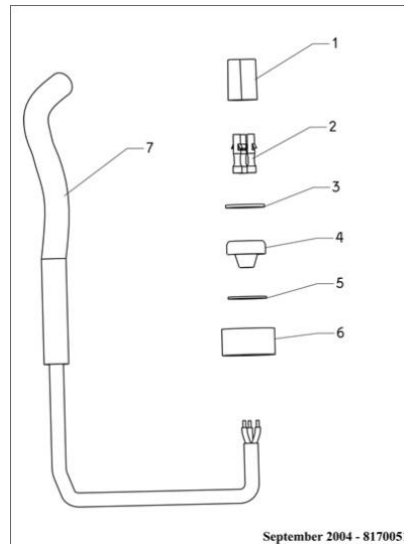

DOLPHIN E40i EU

Item	Item Number	Description	Price
- 19.02	1811404	CABLE CONNECTOR	0
- 19.03	9985027	PLASTIC WASHER 7MM X 2MM	0
- 19.04	3861002	RK RING FOR CABLE CONN.	0
- 19.05	9980025	WASHER-INSIDE DIA. 13MM	0
- 19.06	9980797	NUT FOR MBU TERMINAL 2015	0
20	9983120	WHEEL BEARING ADAPTOR M2/M2i	0
21	6101911	TUBO DE RODILLO 3CB CLA EXP 2001 XT1 3001	0
22	6101310	BRUSH PVC DIAG GREY S LINE	0
23	3726284	REAR WEIGHT FOR S	0
24	3917022	SPRING FOR FILTER S LINE	0
25	9983169	BYPASS COVER M2/M2i R	0
26	8881205-GR2	S300 DRIVE SYS CAT. KIT	0
- 26.01	9983111	FRONT WHEEL GREY	0
- 26.03	9983114	WHEEL BUSHING	0
- 26.04	9983121	WHEEL DISK	0
- 26.05	99831035	SIDE PANEL GREY	0
- 26.A	3379616-A	SCREW KA50X16	0
27	9983100	CHASSIS M2/M2i	0
28	9991731-ASSY	BYPASS ASSY	0
29	9983168	BYPASS COVER M2/M2i L	0
30	9983152	TRACK S GREY	0
31	9991732	VACUUM STRIPS KIT OF 10	0
32	9995543-ASSY	ACTIVE BRUSH S300 GREY ASSY	0
33	9983116	ACTIVE BRUSH HOLDER M2/M2i L	0
34	9983123	ACTIVE BRUSH GEAR S	0
35	9983119	ACTIVE BRUSH ADAPTOR S R	0
36	9983088	WHEEL TUBE FOR ACTIVE BRUSH S300	0
37	9983122	GREY BRUSH FOR ACTIVE BRUSH	0
38	9983118	ACTIVE BRUSH ADAPTOR M2/M2i L	0
39	9983113	ACTIVE BRUSH BUSHING S	0
40	9983117	ACTIVE BRUSH HOLDER M2/M2i R	0
A	3379616-A	SCREW KA50X16	0
B	3379440-A	SCREW KA50X12 A2 WN1412	0

DOLPHIN E40i EU

.001 (ACCESSORIES)

001.01 (PS ADVANCED 230V)

01.01 (CORK FOR DC IN PWS S300i)

02.01 (TOP HANDLE)

03.01 (ROUGH FILTER S)

18.01 (WATER ADJUSTER TUBE S2 ASSY)

19.01 (CABLE CONN.THREE PIN)

26.01 (FRONT WHEEL GREY)

LEFT SIDE

RIGHT SIDE