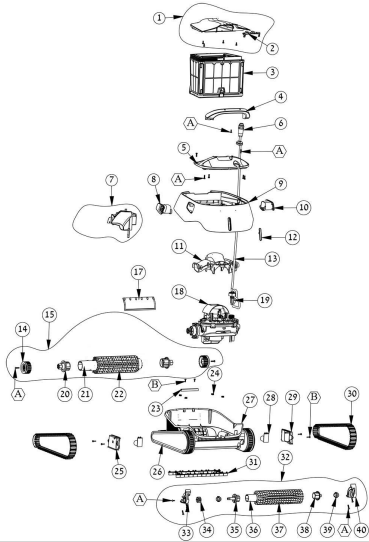

DOLPHIN E40i EU

Item	Item Number	Description	Price
- 19.02	1811404	CABLE CONNECTOR	0
- 19.03	9985027	PLASTIC WASHER 7MM X 2MM	0
- 19.04	3861002	RK RING FOR CABLE CONN.	0
- 19.05	9980025	WASHER-INSIDE DIA. 13MM	0
- 19.06	9980797	NUT FOR MBU TERMINAL 2015	0
20	9983120	WHEEL BEARING ADAPTOR M2/M2i	0
21	6101911	TUBO DE RODILLO 3CB CLA EXP 2001 XT1 3001	0
22	6101310	BRUSH PVC DIAG GREY S LINE	0
23	3726284	REAR WEIGHT FOR S	0
24	3917022	SPRING FOR FILTER S LINE	0
25	9983169	BYPASS COVER M2/M2i R	0
26	8881205-GR2	S300 DRIVE SYS CAT. KIT	0
- 26.01	9983111	FRONT WHEEL GREY	0
- 26.03	9983114	WHEEL BUSHING	0
- 26.04	9983121	WHEEL DISK	0
- 26.05	99831035	SIDE PANEL GREY	0
- 26.A	3379616-A	SCREW KA50X16	0
27	9983100	CHASSIS M2/M2i	0
28	9991731-ASSY	BYPASS ASSY	0
29	9983168	BYPASS COVER M2/M2i L	0
30	9983152	TRACK S GREY	0
31	9991732	VACUUM STRIPS KIT OF 10	0
32	9995543-ASSY	ACTIVE BRUSH S300 GREY ASSY	0
33	9983116	ACTIVE BRUSH HOLDER M2/M2i L	0
34	9983123	ACTIVE BRUSH GEAR S	0
35	9983119	ACTIVE BRUSH ADAPTOR S R	0
36	9983088	WHEEL TUBE FOR ACTIVE BRUSH S300	0
37	9983122	GREY BRUSH FOR ACTIVE BRUSH	0
38	9983118	ACTIVE BRUSH ADAPTOR M2/M2i L	0
39	9983113	ACTIVE BRUSH BUSHING S	0
40	9983117	ACTIVE BRUSH HOLDER M2/M2i R	0
A	3379616-A	SCREW KA50X16	0
B	3379440-A	SCREW KA50X12 A2 WN1412	0

DOLPHIN E40i EU

.001 (ACCESSORIES)

001.01 (PS ADVANCED 230V)

01.01 (CORK FOR DC IN PWS S300i)

02.01 (TOP HANDLE)

03.01 (ROUGH FILTER S)

18.01 (WATER ADJUSTER TUBE S2 ASSY)

19.01 (CABLE CONN.THREE PIN)

26.01 (FRONT WHEEL GREY)

LEFT SIDE

RIGHT SIDE